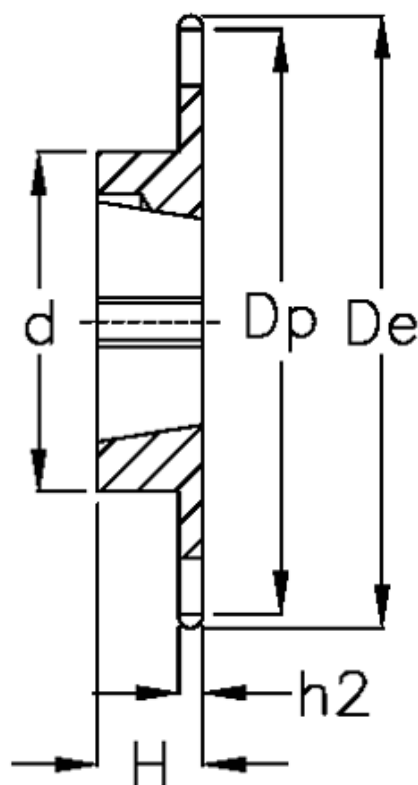

Article number: 616031003030

Description: Taperbored sprocket 06 B-1 Z=30 simplex  
for bushing 1210

## Measures

C = 1

d = 63

De = 94.7

Dp = 91.12

For bush = 1210

For chain size = 3/8" x 7/32"

For chain type = 06 B-1

H = 25

h1 = 5.3

Material = Stål

Number of teeth = 30